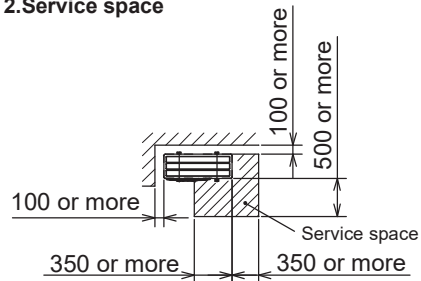

MXZ-3F54VF4
MXZ-3F68VF4

MXZ-3E54VA
MXZ-3E68VA

MXZ-3HA50VF2

OUTDOOR UNIT

Unit: mm

1. Installation space

Note : Leave front and both sides free of obstruction.

2. Service space

Note : Leave front and overhead free of obstruction.

Note : Leave rear, overhead and both sides free of obstruction.