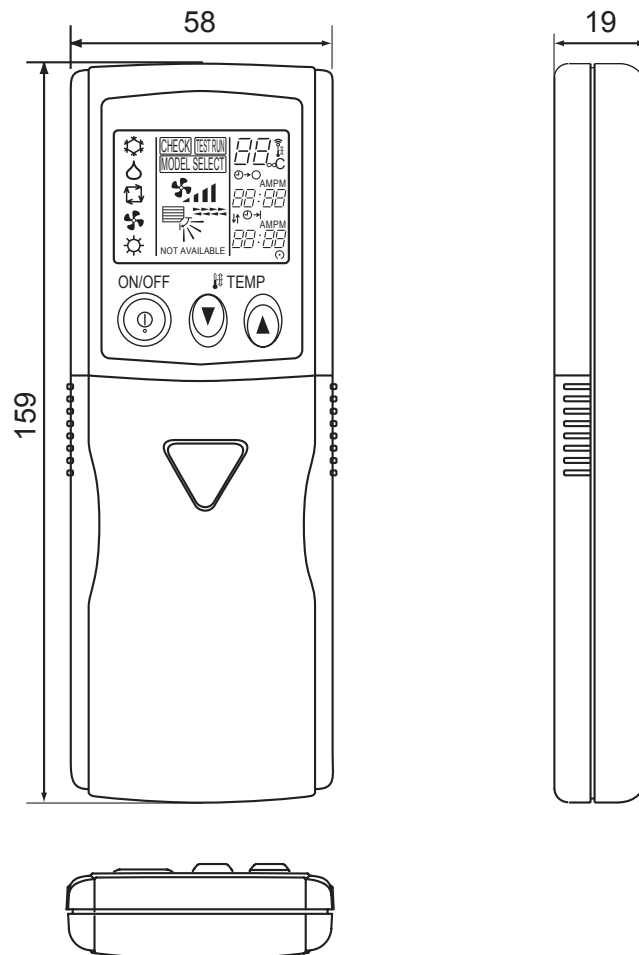

Photo

Descriptions

Wireless remote controller for P series and S series.
(The receiver is necessary.)

Applicable Models

- PLA-M·EA series
- PLA-ZM·EA series
- PLA-SM·EA series
- SLZ-M·FA series
- SEZ-M·DA series
- SEZ-M·DAL series
- PEAD-M·JA series
- PEAD-M·JAL series
- PKA-M·LA series
- PKA-M·LAL series
- PKA-M·KA series
- PKA-M·KAL series
- PCA-M·KA series
- PCA-M71HA type

Specifications

Accessory	"AAA" LR03 alkaline batteries: 2 pcs
	4.1 × 16 wood screw: 2

Dimensions

Unit : mm

OPTIONAL
PARTS

INDOOR UNIT