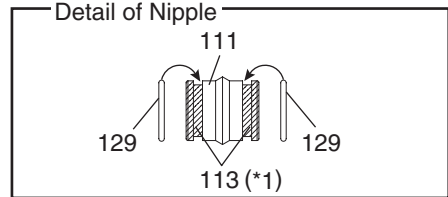

Content of revision : Some of parts are changed.

PEFY-W10,W15VMS-A.TH
 PEFY-W20,W25,W32VMS-A.TH
 PEFY-W40,W50VMS-A.TH

EXTERNAL PARTS

A
 Detail of 2-way valve

Detail of Nipple

*1 Apply Grease (part No.113) to hatching part.