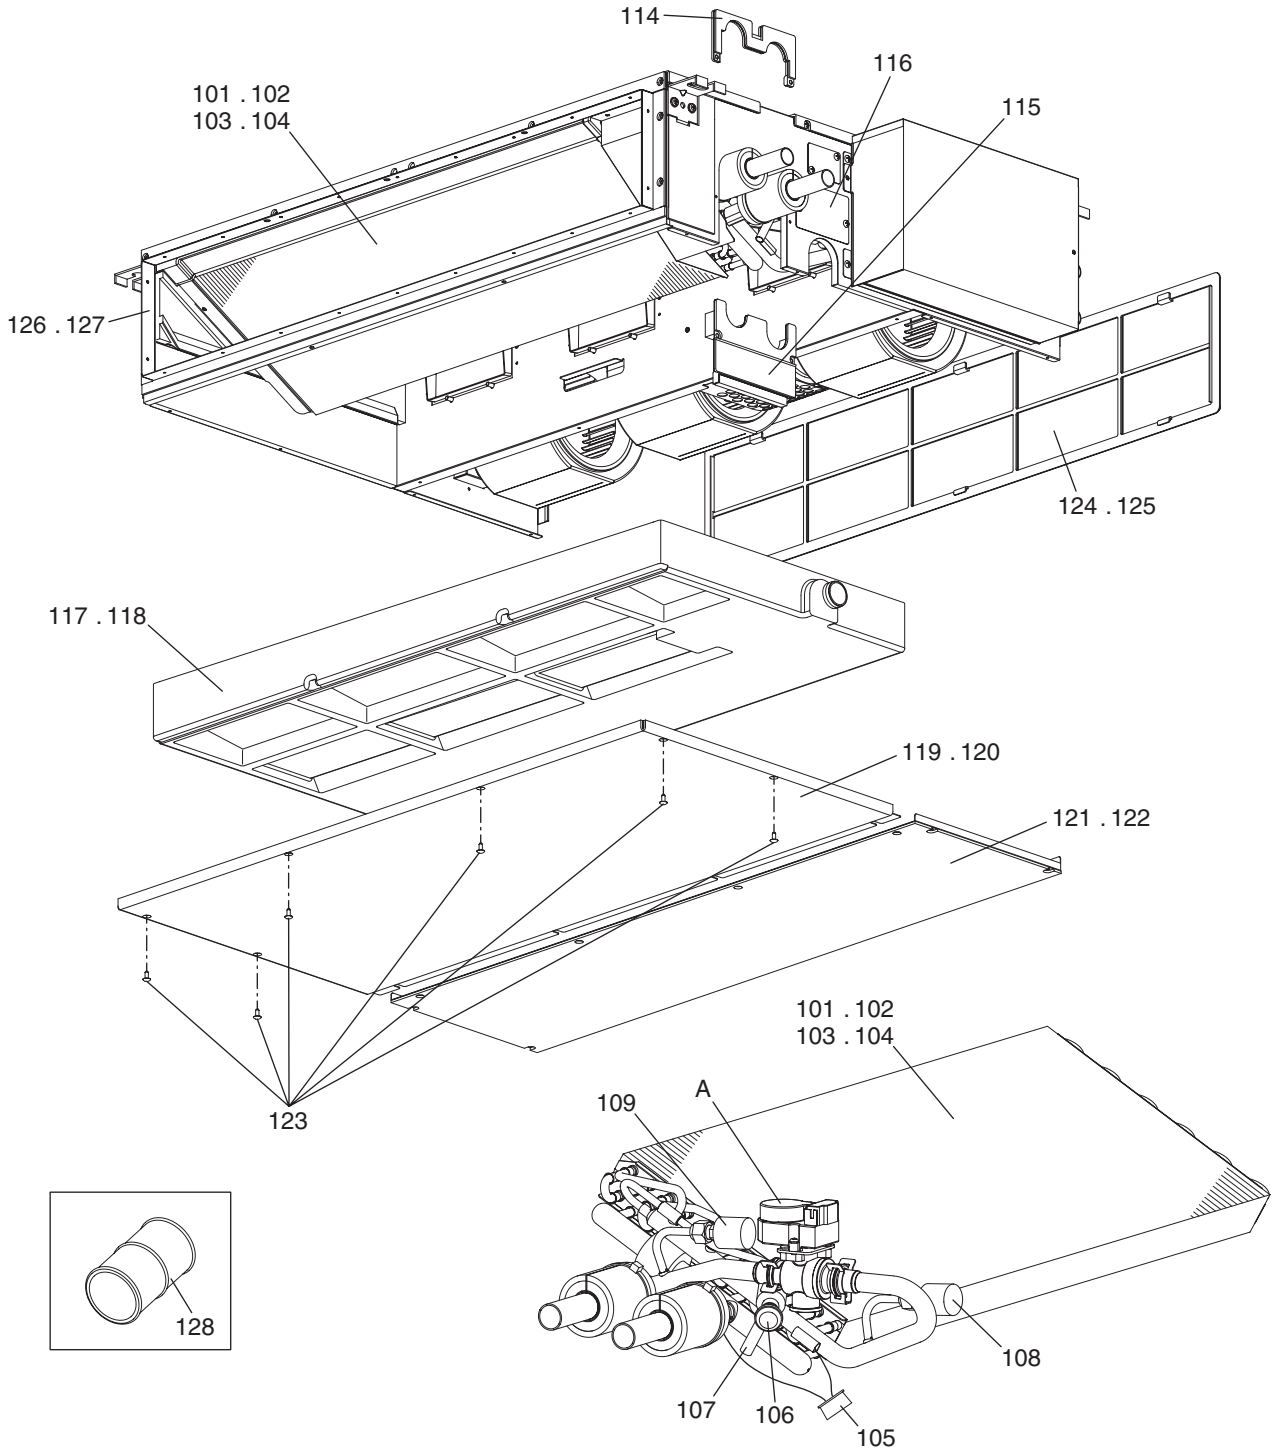

PEFY-W20VMS-A.TH

PEFY-W25VMS-A.TH

PEFY-W32VMS-A.TH

PEFY-W40VMS-A.TH

PEFY-W50VMS-A.TH

Part information update day : **2019/07/29**

Please change the old catalog (issued Mar. 2019, No.BWE01832A) to this new catalog.

Content of revision : Some of parts are changed.

PEFY-W10,W15VMS-A.TH
 PEFY-W20,W25,W32VMS-A.TH
 PEFY-W40,W50VMS-A.TH

EXTERNAL PARTS

A
 Detail of 2-way valve

Detail of Nipple

*1 Apply Grease (part No.113) to hatching part.