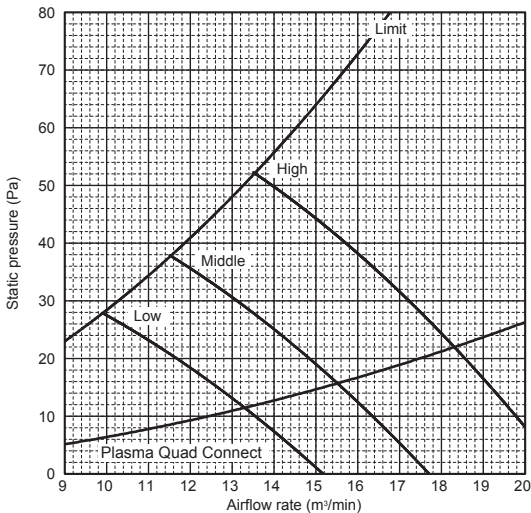

PEFY-WP50VMS1-E
External static pressure : 35Pa
Power source : 220,230,240V, 50/60Hz
Suction : Back inlet