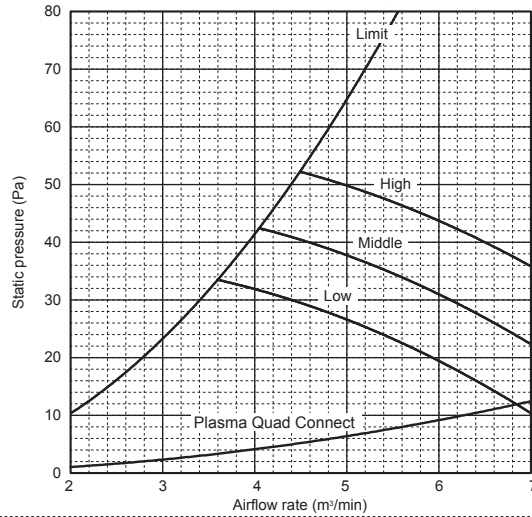

PEFY-WP10VMS1-E

External static pressure : 50Pa

Power source : 220,230,240V, 50/60Hz

Suction : Back inlet