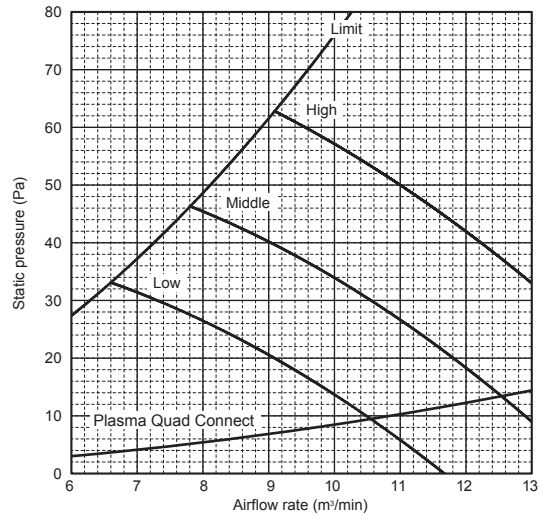

PEFY-WP32VMS1-E
External static pressure : 50Pa
Power source : 220,230,240V, 50/60Hz
Suction : Back inlet