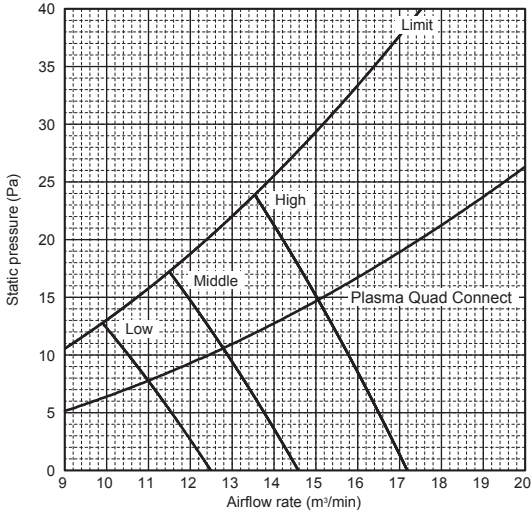

PEFY-WP50VMS1-E
External static pressure : 5Pa
Power source : 220,230,240V, 50/60Hz
Suction : Back inlet