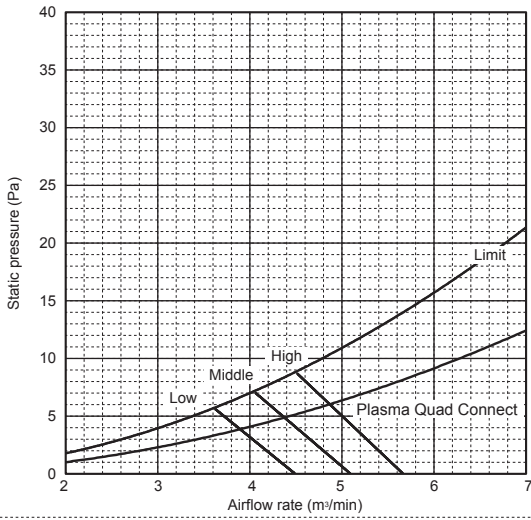

6. FAN CHARACTERISTICS CURVES

Ceiling concealed (Low static pressure type)

PEFY-WP-VMS1-E

PEFY-WP10VMS1-E

External static pressure : 5Pa

Power source : 220,230,240V, 50/60Hz

Suction : Back inlet

PEFY-WP10VMS1-E