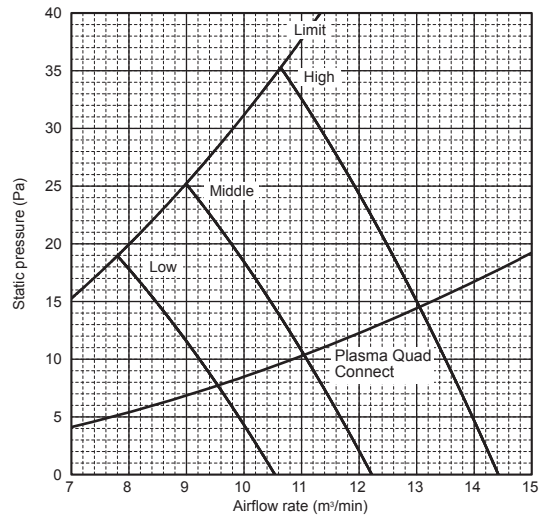

PEFY-WP40VMS1-E
External static pressure : 15Pa
Power source : 220,230,240V, 50/60Hz
Suction : Back inlet