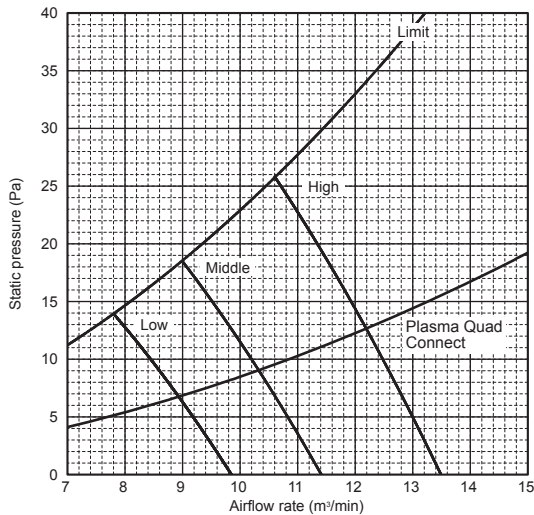

PEFY-WP40VMS1-E
External static pressure : 5Pa
Power source : 220,230,240V, 50/60Hz
Suction : Back inlet