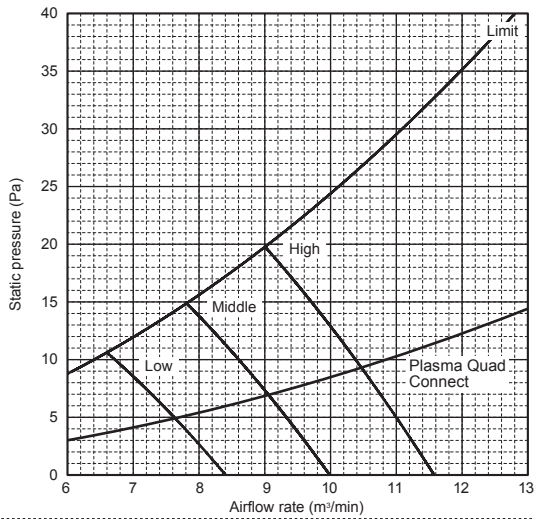

PEFY-WP32VMS1-E
External static pressure : 5Pa
Power source : 220,230,240V, 50/60Hz
Suction : Back inlet