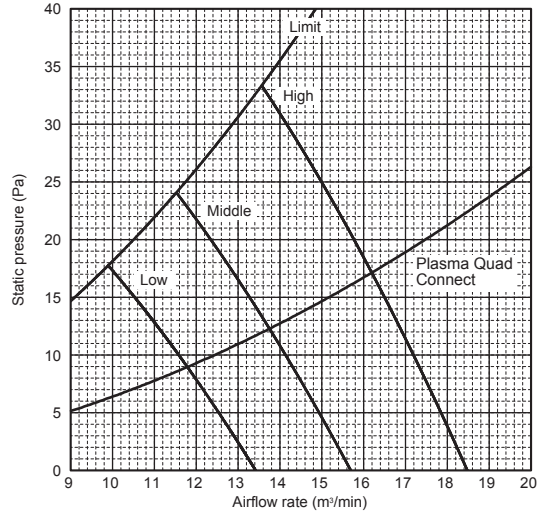

PEFY-WP50VMS1-E
External static pressure : 15Pa
Power source : 220,230,240V, 50/60Hz
Suction : Back inlet