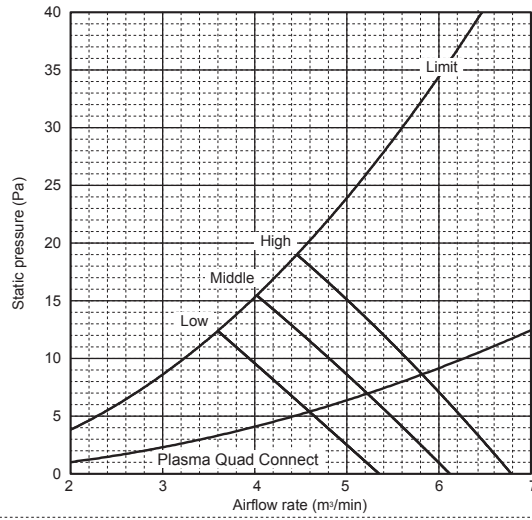

PEFY-WP10VMS1-E

External static pressure : 15Pa

Power source : 220,230,240V, 50/60Hz

Suction : Back inlet