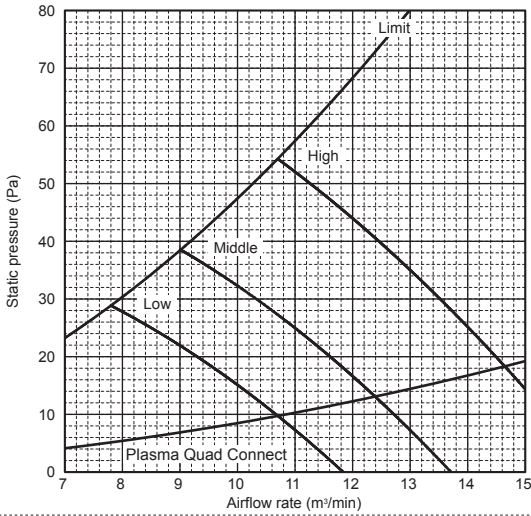

6. FAN CHARACTERISTICS CURVES

Ceiling concealed (Low static pressure type)

PEFY-WP-VMS1-E

PEFY-WP40VMS1-E
 External static pressure : 35Pa
 Power source : 220,230,240V, 50/60Hz
 Suction : Back inlet

PEFY-WP40VMS1-E
 External static pressure : 50Pa
 Power source : 220,230,240V, 50/60Hz
 Suction : Back inlet