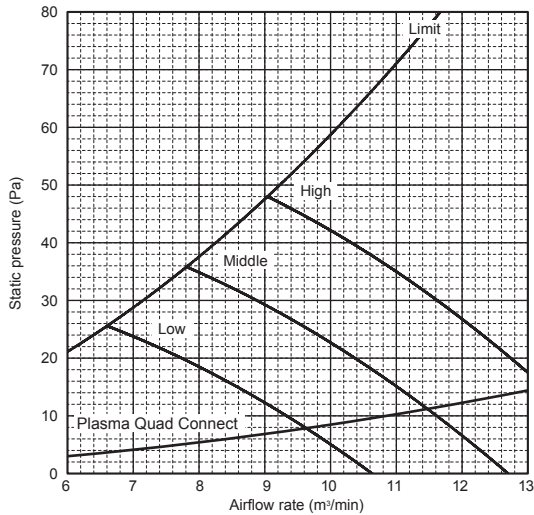

PEFY-WP32VMS1-E
External static pressure : 35Pa
Power source : 220,230,240V, 50/60Hz
Suction : Back inlet