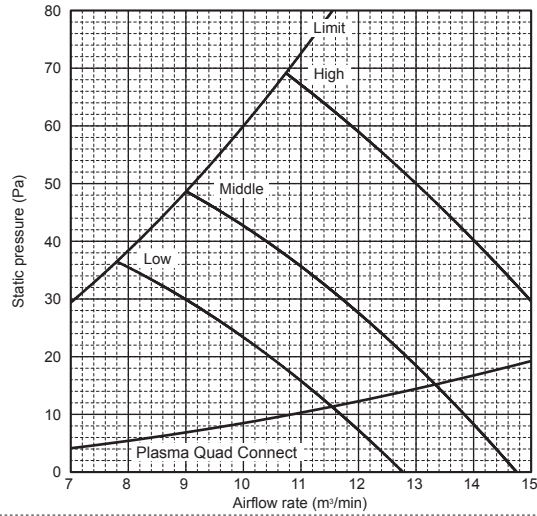

6. FAN CHARACTERISTICS CURVES

Ceiling concealed (Low static pressure type)

PEFY-WP-VMS1-E

PEFY-WP40VMS1-E
 External static pressure : 35Pa
 Power source : 220,230,240V, 50/60Hz
 Suction : Back inlet

PEFY-WP40VMS1-E
 External static pressure : 50Pa
 Power source : 220,230,240V, 50/60Hz
 Suction : Back inlet