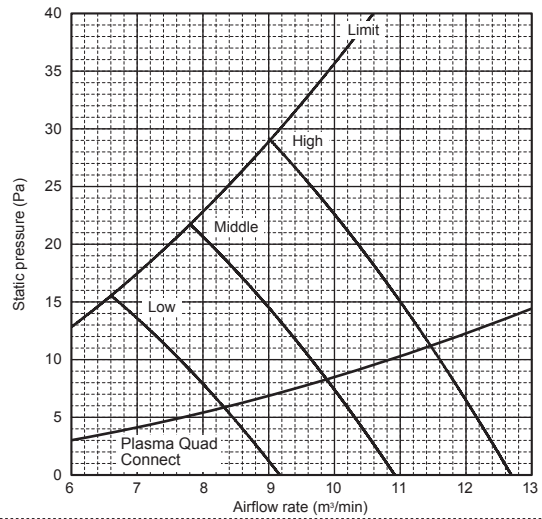

PEFY-WP32VMS1-E
External static pressure : 15Pa
Power source : 220,230,240V, 50/60Hz
Suction : Back inlet