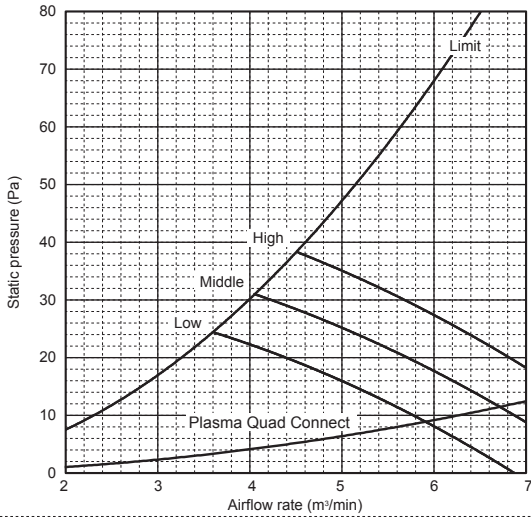

PEFY-WP10VMS1-E

External static pressure : 35Pa

Power source : 220,230,240V, 50/60Hz

Suction : Back inlet