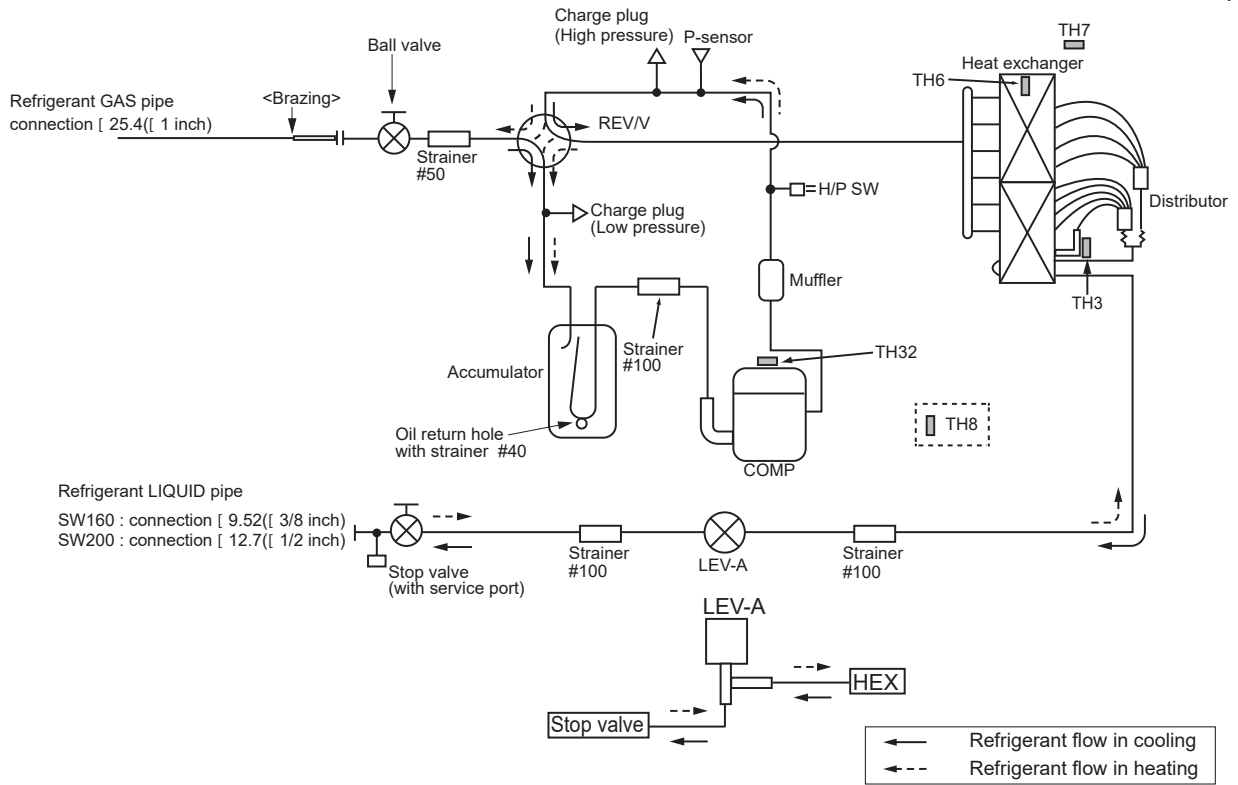

■ PUAZ-SW160/200YKA(-BS)

Unit : mm (inch)

Outdoor unit