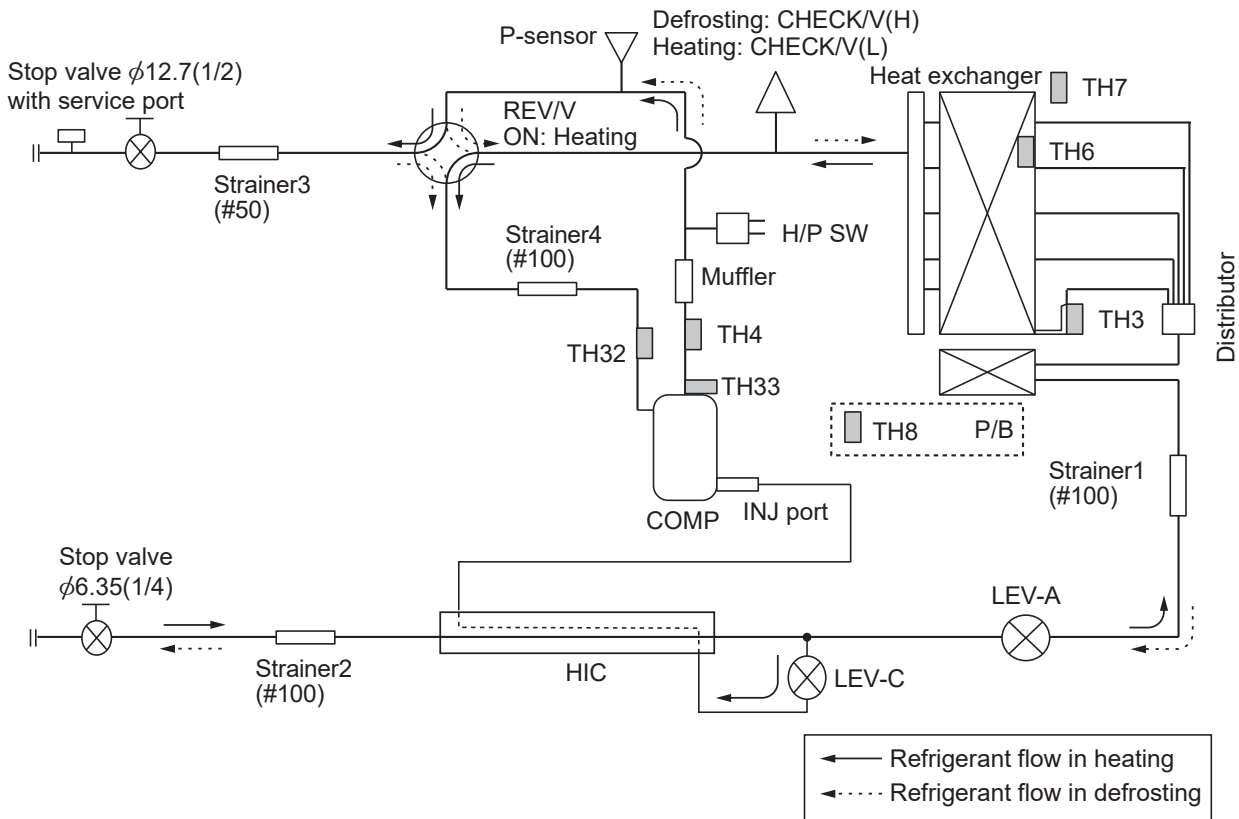

- PUD-SHWM60VAA(-BS)
PUD-SHWM100YAA(-BS)
PUD-SHWM140YAA(-BS)
- PUD-SHWM80VAA(-BS)
PUD-SHWM120VAA(-BS)
- PUD-SHWM80YAA(-BS)
PUD-SHWM120YAA(-BS)
- PUD-SHWM100VAA(-BS)
PUD-SHWM140VAA(-BS)

unit: mm (in)

Outdoor unit