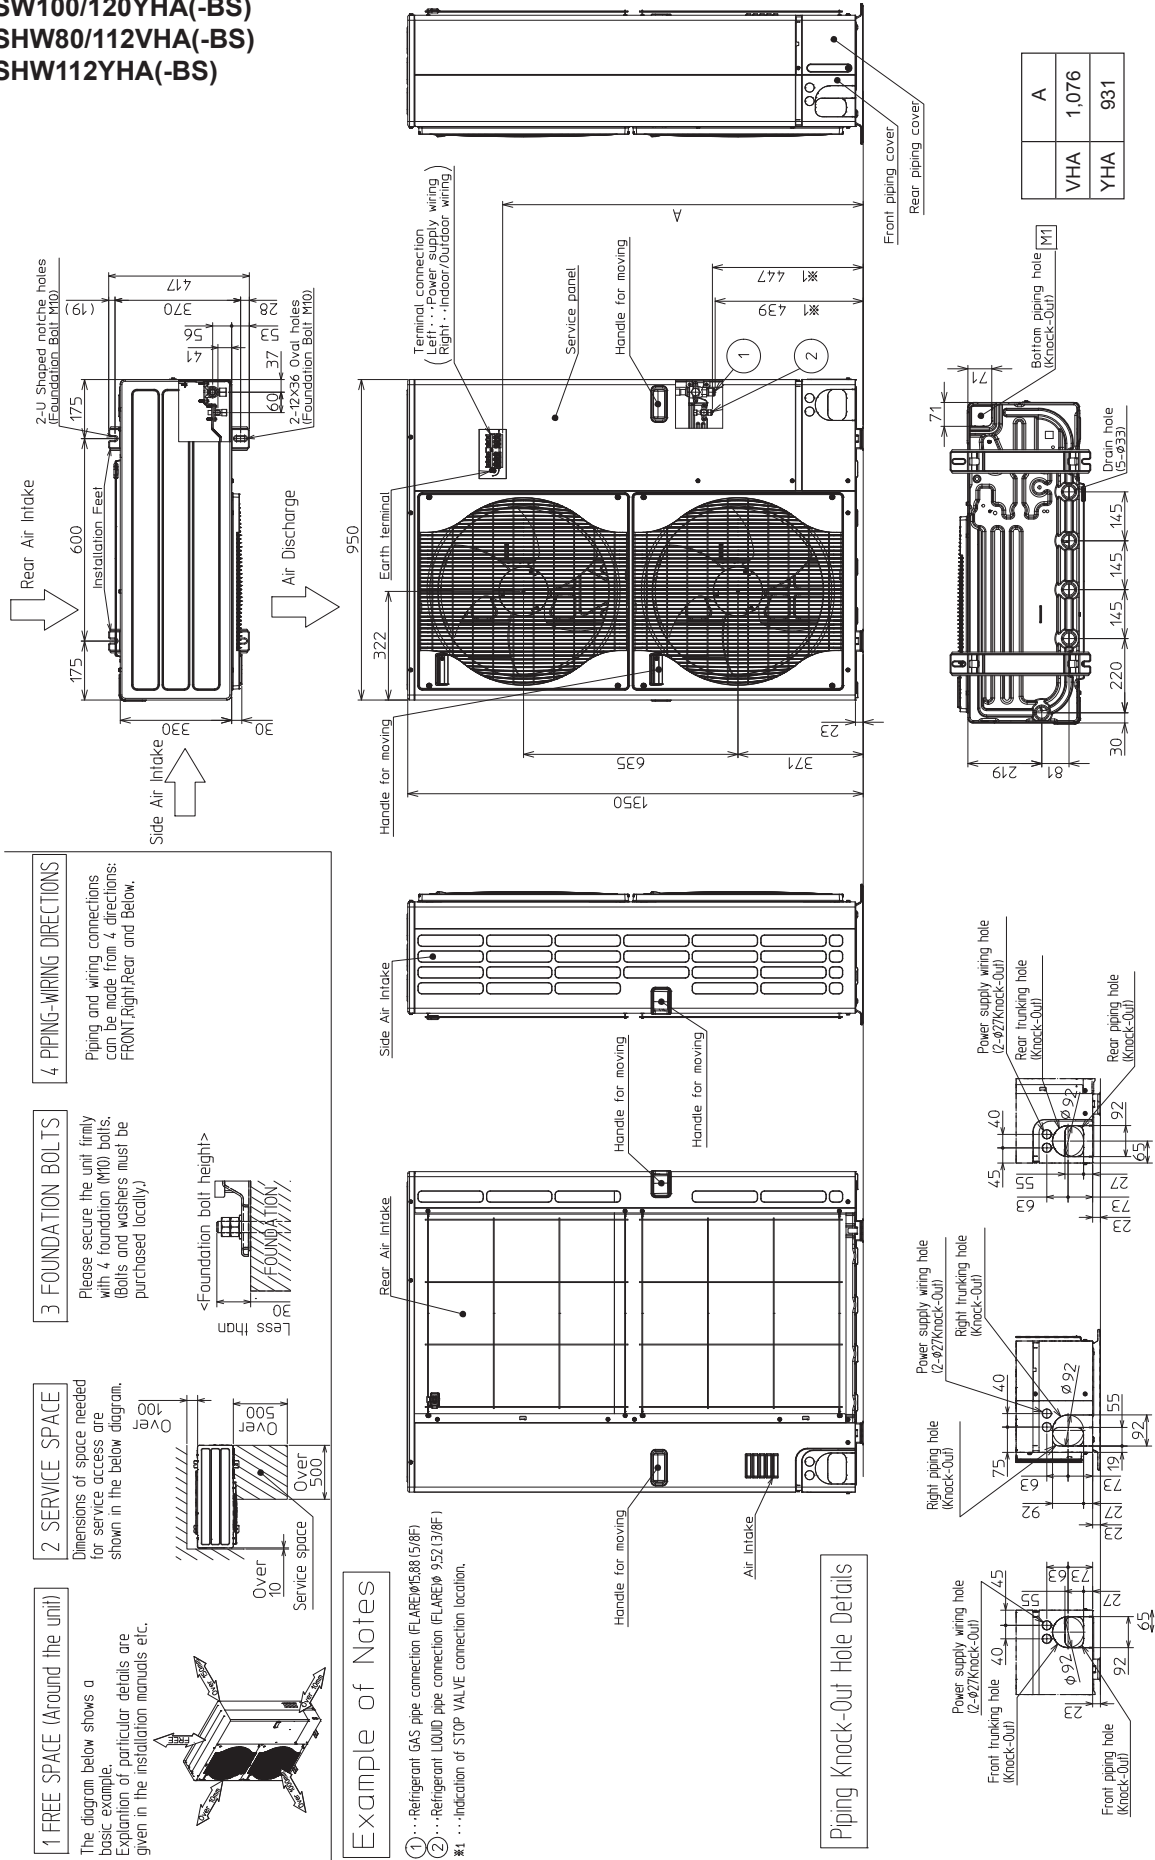

- PUAZ-SW100/120VHA(-BS)
- PUAZ-SW100/120YHA(-BS)
- PUAZ-SHW80/112VHA(-BS)
- PUAZ-SHW112YHA(-BS)

Unit : mm

Outdoor unit

■ PUHZ-SHW230YKA2

Unit : mm

Outdoor unit