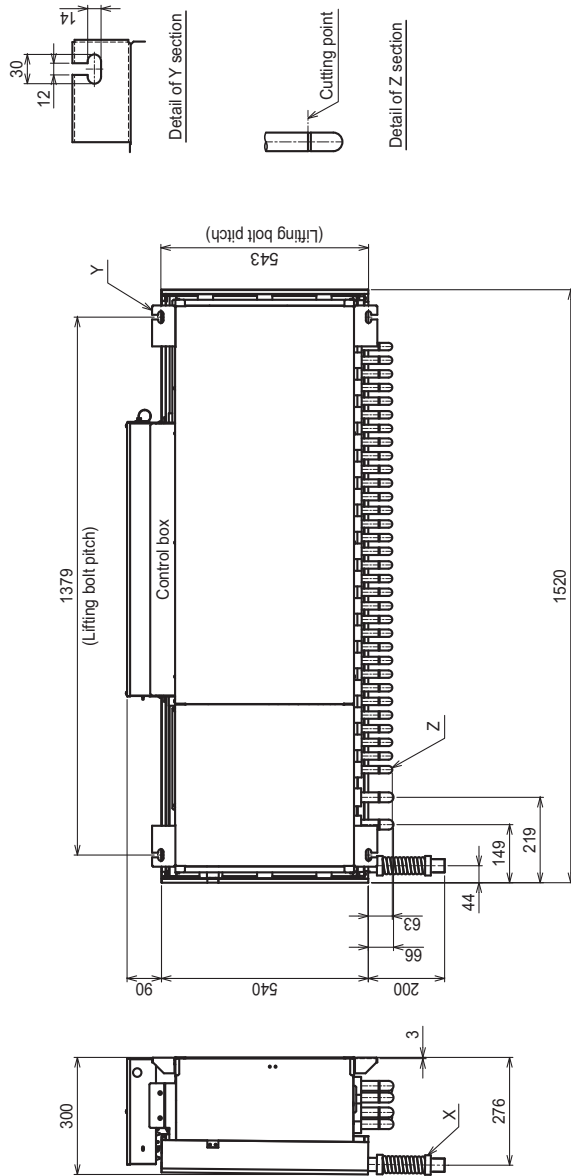

CMB-WP1016V-GA1

Unit : mm

HBC controller

CMB-WP108V-GB1

Unit : mm

HBC controller

- <Accessories>
- Drain hose I.D.32(1-1/4").....1pc.
 - Hose band.....1pc.
 - Tie band.....1pc.
- Note1. Suspension bolt(φ10), washer(M10), and nut(M10) prepare in the field.
2. Take notice of service space as follows.
(Please give attention not to occupy service space by letting ducts and pipes through.)

CMB-WP1016V-GB1

Unit : mm

- <Accessories>
- Drain hose I.D.32(1-1/4").....1pc.
 - Hose band.....1pc.
 - Tie band.....1pc.
- Note 1. Suspension bolt(φ10), washer(M10), and nut(M10) prepare in the field.
2. Take notice of service space as follows.
(Please give attention not to occupy service space by letting ducts and pipes through.)