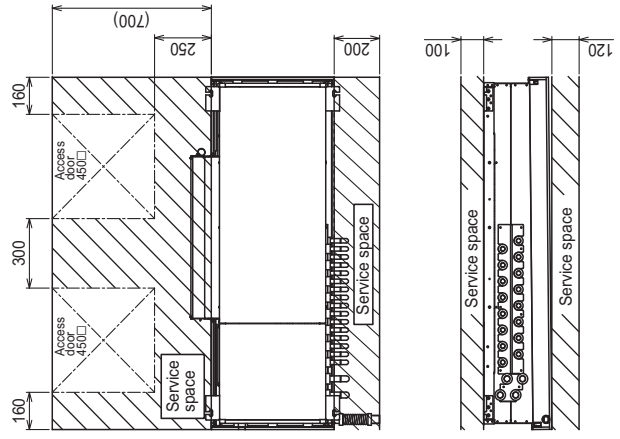

CMB-WP1016V-GA1

Unit : mm

HBC controller

CMB-WP108V-GB1

Unit : mm

HBC controller

- <Accessories>
- Drain hose I.D.32(1-1/4").....1pc.
 - Hose band.....1pc.
 - Tie band.....1pc.
- Note1. Suspension bolt(φ10), washer(M10), and nut(M10) prepare in the field.
2. Take notice of service space as follows.
(Please give attention not to occupy service space by letting ducts and pipes through.)

CMB-WP1016V-GB1

Unit : mm

- <Accessories>
- Drain hose I.D.32(1-1/4").....1pc.
 - Hose band.....1pc.
 - Tie band.....1pc.
- Note 1. Suspension bolt(φ10), washer(M10), and nut(M10) prepare in the field.
2. Take notice of service space as follows.
(Please give attention not to occupy service space by letting ducts and pipes through.)