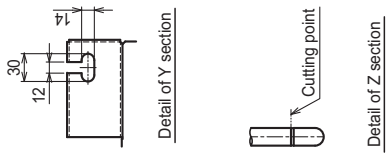

CMB-WP1016V-GA1

Unit : mm

HBC controller

CMB-WP108V-GB1

Unit : mm

HBC controller

- <Accessories>
- Drain hose I.D.32(1-1/4").....1pc.
 - Hose band.....1pc.
 - Tie band.....1pc.
- Note1. Suspension bolt(φ10), washer(M10), and nut(M10) prepare in the field.
2. Take notice of service space as follows.
(Please give attention not to occupy service space by letting ducts and pipes through.)

CMB-WP1016V-GB1

Unit : mm

- <Accessories>
- Drain hose I.D.32(1-1/4").....1pc.
 - Hose band.....1pc.
 - Tie band.....1pc.
- Note 1. Suspension bolt(φ10), washer(M10), and nut(M10) prepare in the field.
2. Take notice of service space as follows.
(Please give attention not to occupy service space by letting ducts and pipes through.)