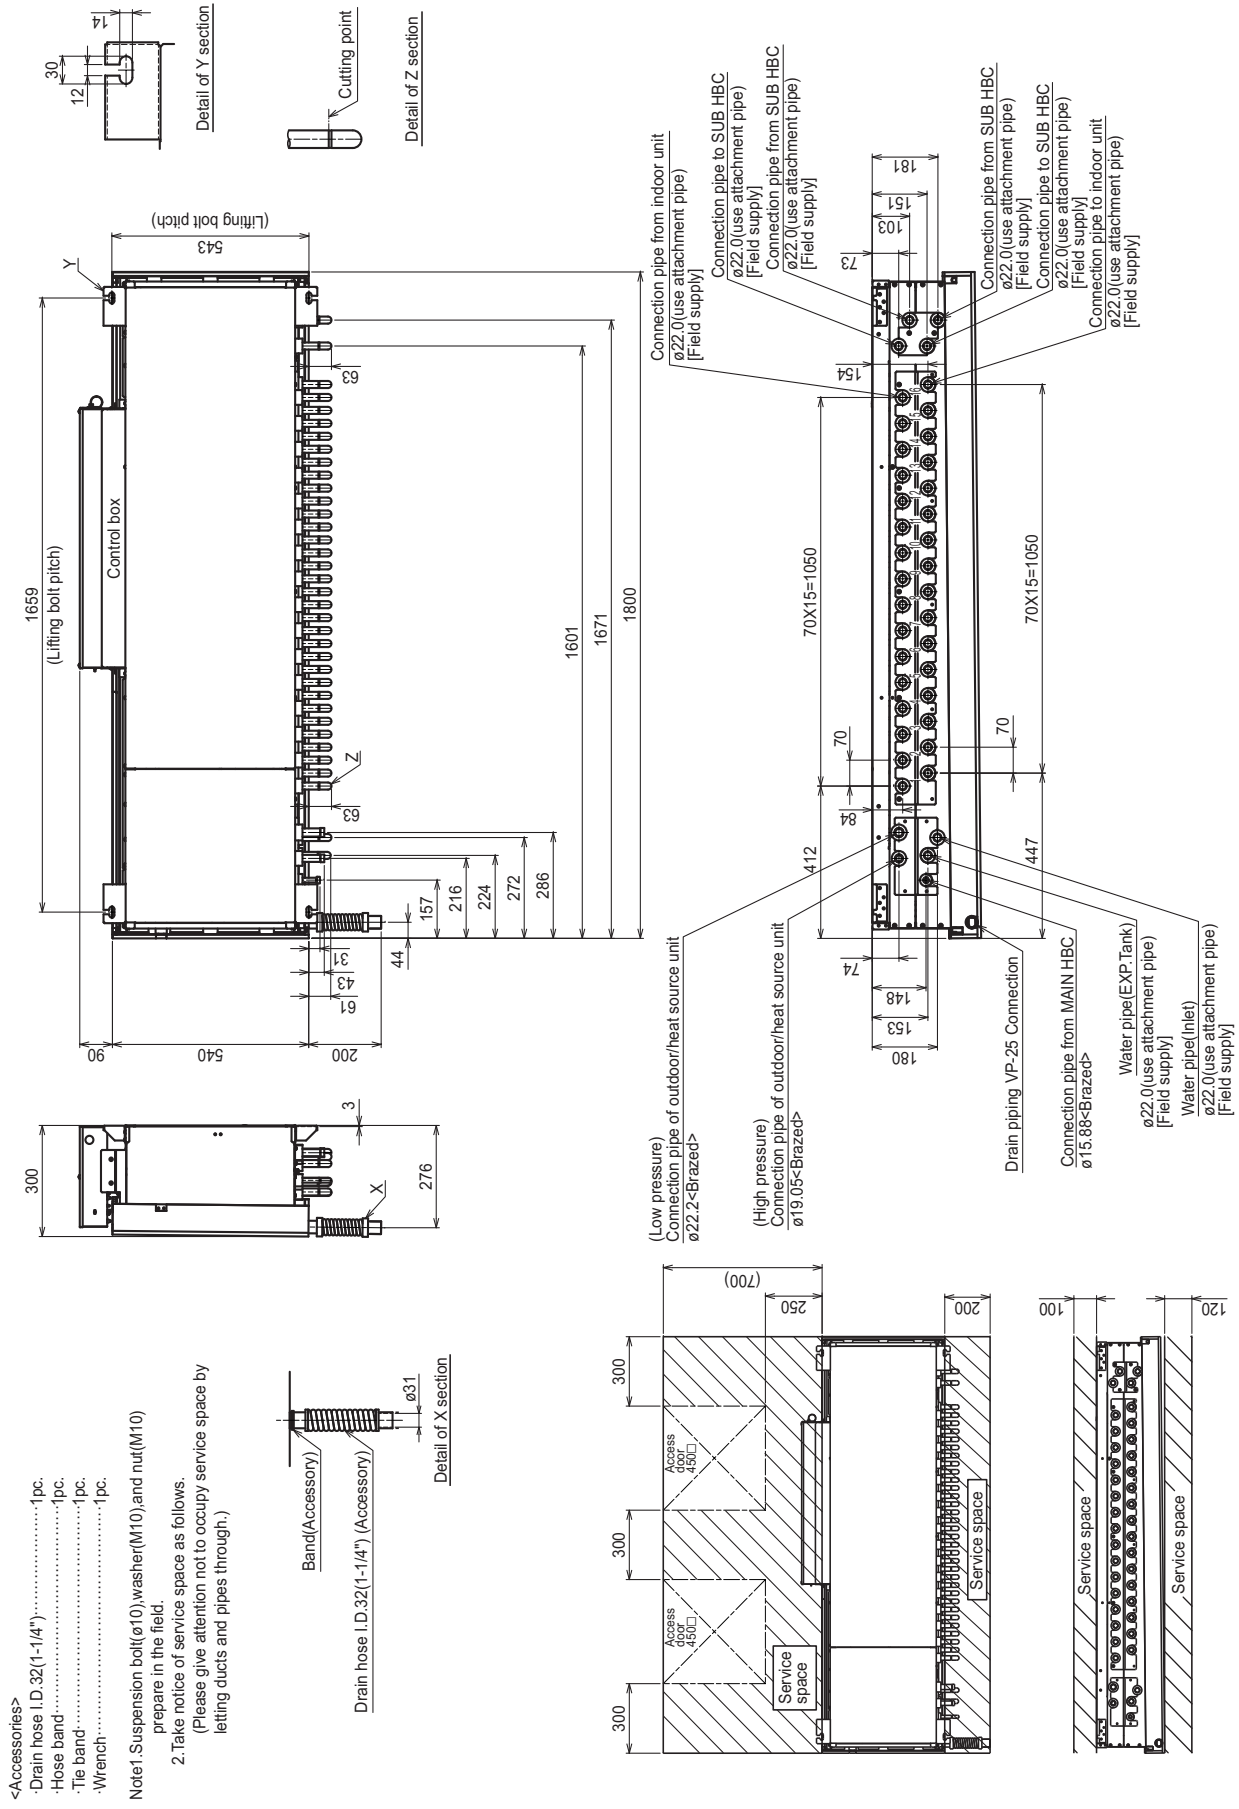

CMB-WP1016V-GA1

Unit : mm

HBC controller

CMB-WP108V-GB1

Unit : mm

HBC controller

- <Accessories>
- Drain hose I.D.32(1-1/4").....1pc.
 - Hose band.....1pc.
 - Tie band.....1pc.
- Note1. Suspension bolt(φ10), washer(M10), and nut(M10) prepare in the field.
2. Take notice of service space as follows.
(Please give attention not to occupy service space by letting ducts and pipes through.)

CMB-WP1016V-GB1

Unit : mm

- <Accessories>
- Drain hose I.D.32(1-1/4").....1pc.
 - Hose band.....1pc.
 - Tie band.....1pc.
- Note 1. Suspension bolt(φ10), washer(M10), and nut(M10) prepare in the field.
2. Take notice of service space as follows.
(Please give attention not to occupy service space by letting ducts and pipes through.)