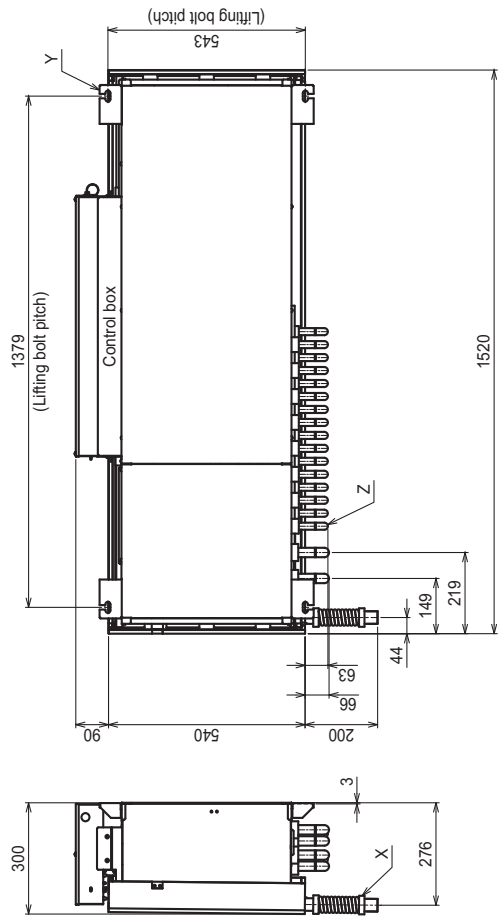

CMB-WP1016V-GA1

Unit : mm

HBC controller

CMB-WP108V-GB1

Unit : mm

HBC controller

- <Accessories>
- Drain hose I.D.32(1-1/4").....1pc.
 - Hose band.....1pc.
 - Tie band.....1pc.
- Note1. Suspension bolt(φ10), washer(M10), and nut(M10) prepare in the field.
2. Take notice of service space as follows.
(Please give attention not to occupy service space by letting ducts and pipes through.)

CMB-WP1016V-GB1

Unit : mm

- <Accessories>
- Drain hose I.D.32(1-1/4").....1pc.
 - Hose band.....1pc.
 - Tie band.....1pc.
- Note 1. Suspension bolt(φ10), washer(M10), and nut(M10) prepare in the field.
2. Take notice of service space as follows.
(Please give attention not to occupy service space by letting ducts and pipes through.)