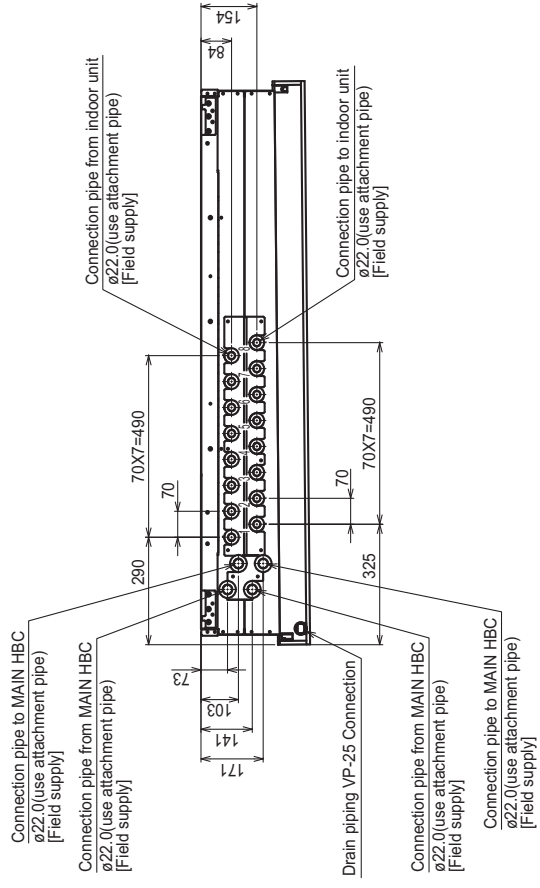

CMB-WP1016V-GA1

Unit : mm

HBC controller

CMB-WP108V-GB1

Unit : mm

HBC controller

- <Accessories>
- Drain hose I.D.32(1-1/4").....1pc.
 - Hose band.....1pc.
 - Tie band.....1pc.
- Note1. Suspension bolt(φ10), washer(M10), and nut(M10) prepare in the field.
2. Take notice of service space as follows.
(Please give attention not to occupy service space by letting ducts and pipes through.)

CMB-WP1016V-GB1

Unit : mm

- <Accessories>
- Drain hose I.D.32(1-1/4").....1pc.
 - Hose band.....1pc.
 - Tie band.....1pc.
- Note 1. Suspension bolt(φ10), washer(M10), and nut(M10) prepare in the field.
2. Take notice of service space as follows.
(Please give attention not to occupy service space by letting ducts and pipes through.)